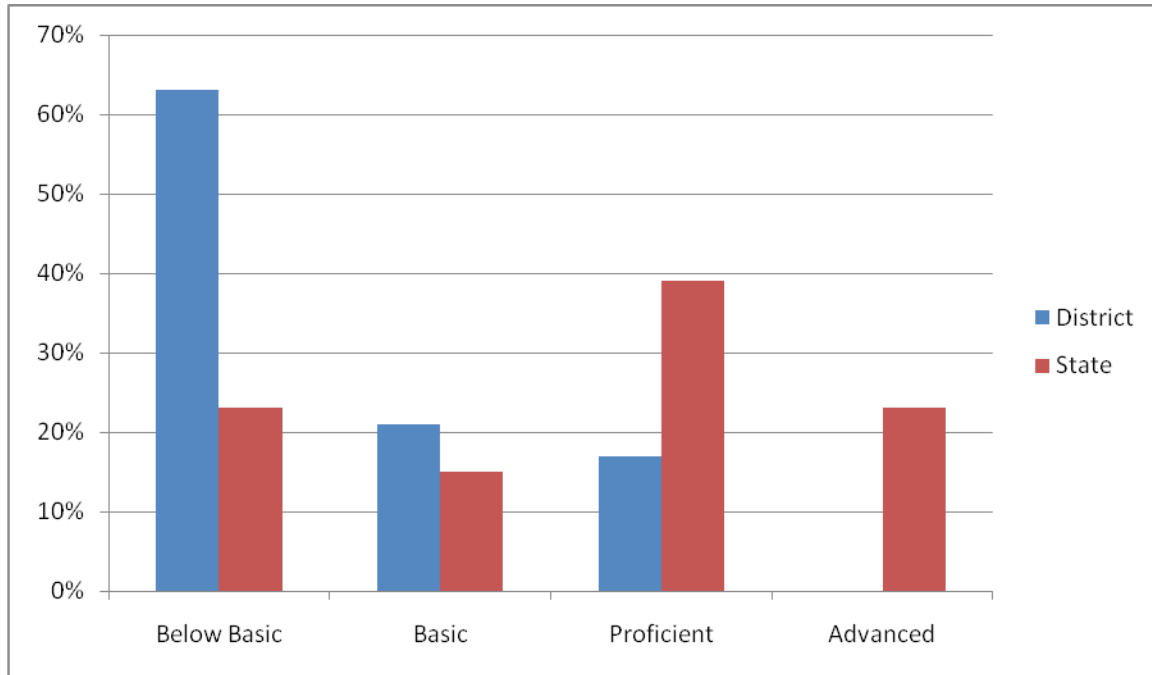

**Covenant Keepers College Preparatory Charter School  
2008-2009 Benchmark Examination Results  
"Combined Population"  
8<sup>th</sup> Grade Mathematics**

**Covenant Keepers College Preparatory Charter School  
2008-2009 Benchmark Examination Results  
"Combined Population"  
8<sup>th</sup> Grade Literacy**